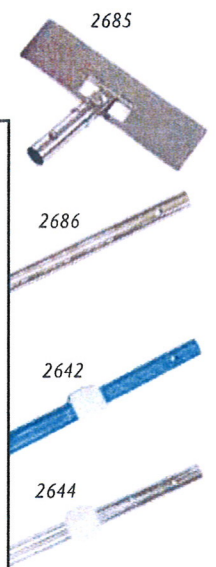

Contec® EasyReach™ Cleaning Tool

Part No.	Description
PSME0001	EasyReach Cleaning Pads, pre-saturated with 70% IPA, sterile, 19 x 7cm
MEQT0002	EasyReach Cleaning Pads, sterile, 19 x 7cm
MEQT0001	EasyReach Cleaning Pads, 19 x 7cm

Mop Head Frames and Handles

Part No.	Description
2685	QuickConnect EasyReach mop head frame, 19cm, stainless steel
2686	QuickConnect handle, 41cm, stainless steel, lightweight
2642	QuickConnect handle, 41cm extends to 76cm, anodized aluminum
2644	QuickConnect handle, 41cm extends to 76cm, stainless steel
2665SF	EasyReach Cleaning Tool, 43cm frame, 19cm handle, stainless steel, lightweight, 1 piece

NOTE: All hardware listed is autoclavable (121°C at 30 minutes) unless otherwise noted.